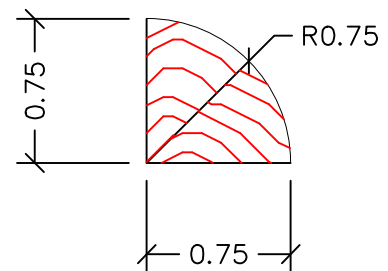

4" Square Wall Base

3/4" Quarter Round

Design Options:

- Colors:** All species and colors are available with the exception of the TXTURE colors.
- Species:** Ash, Maple, Red Oak (for Reclaimed), White Oak, R&Q White Oak and Walnut.
- Options:** Options include **non-infused**, solid hardwood: 4" Square Wall Base and 3/4" Quarter Round.
- Finish:** Stained to match flooring with urethane finish.
- Length:** 78" Fixed Length