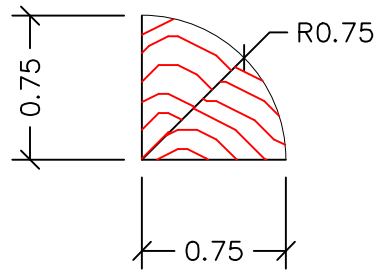

4" Square Wall Base

¾" Quarter Round

Design Options:

- Colors: All species and colors are available with the exception of the TXTURE colors.
- Species: Ash, Maple, Red Oak (for Reclaimed), White Oak, R&Q White Oak and Walnut.
- Options: Options include **non-infused**, solid hardwood: 4" Square Wall Base and ¾" Quarter Round.
- Finish: Stained to match flooring with urethane finish.
- Length: 78" Fixed Length